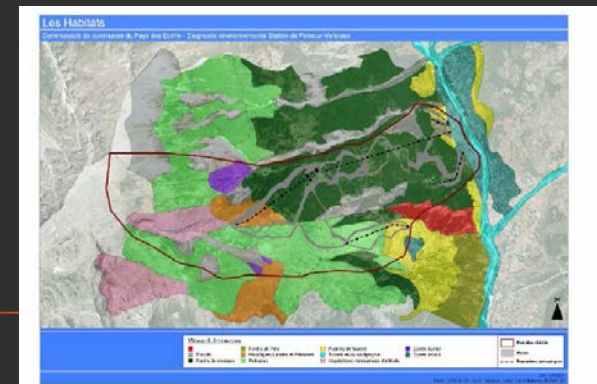

Eco-auditing

Skigebiet Schmitten Umwelterklärung

2011

EMS Environmental Management Systems in skiing areas

Dr. Alexandra Jiricka

New challenges to be tackled with an eco-audit/ EMS

pro natura - pro ski
foundation

Costs reduction

Climate change/ Resources

Natural-hazards

Image/ PR/ Media

New Book out 2015
„Environmental Management in
Skiing areas“

Pröbstl, Jiricka, Brom
Bohmannverlag

www.skiaudit.info
bergumwelt.boku.ac.at